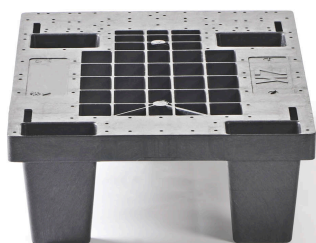

DISPLAY PALLET 400 X 600 OPEN DEK 4 POOTJES MEDIUM

QP6040MR4F

EIGENSCHAPPEN VAN DE PALLET

Afmeting (mm):	400 x 600
Hoogte (mm):	155
Gewicht (kg):	2,05
Statische belasting (kg):	500
Dynamische belasting (kg):	200
Belasting in stelling (kg):	-
Onderkant:	4 feet
Bovendek:	open dek
Standaard verpakking (stuks):	200

DISCLAIMERS

- Racking load conversion protocol based on 25kg bags test.
- Tolerance deviation in the size of the plastic pallet +5 / -5 mm. Tolerance deviation in the weight of the plastic pallet +5 / -5 %.
- The load performance (static dynamic and racking) are determined under a evenly divided load.